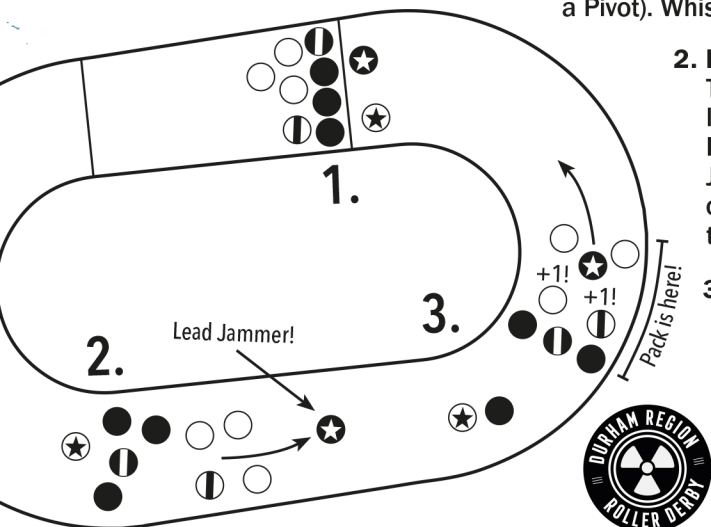

### 1. JAM START

Each team sends out up to 5 skaters:  
1 Jammer, and 4 Blockers (including  
a Pivot). Whistle starts the Jam!

### 2. FIRST PASS

The first Jammer to  
legally pass through the  
Pack is awarded Lead  
Jammer, and can "call  
off" the Jam by tapping  
their hands on their hips.

### 3. SCORING POINTS

Jammers begin  
scoring points on their  
second pass through  
the pack. They score  
one point every time  
they lap a blocker,  
including those stuck  
in the penalty box.